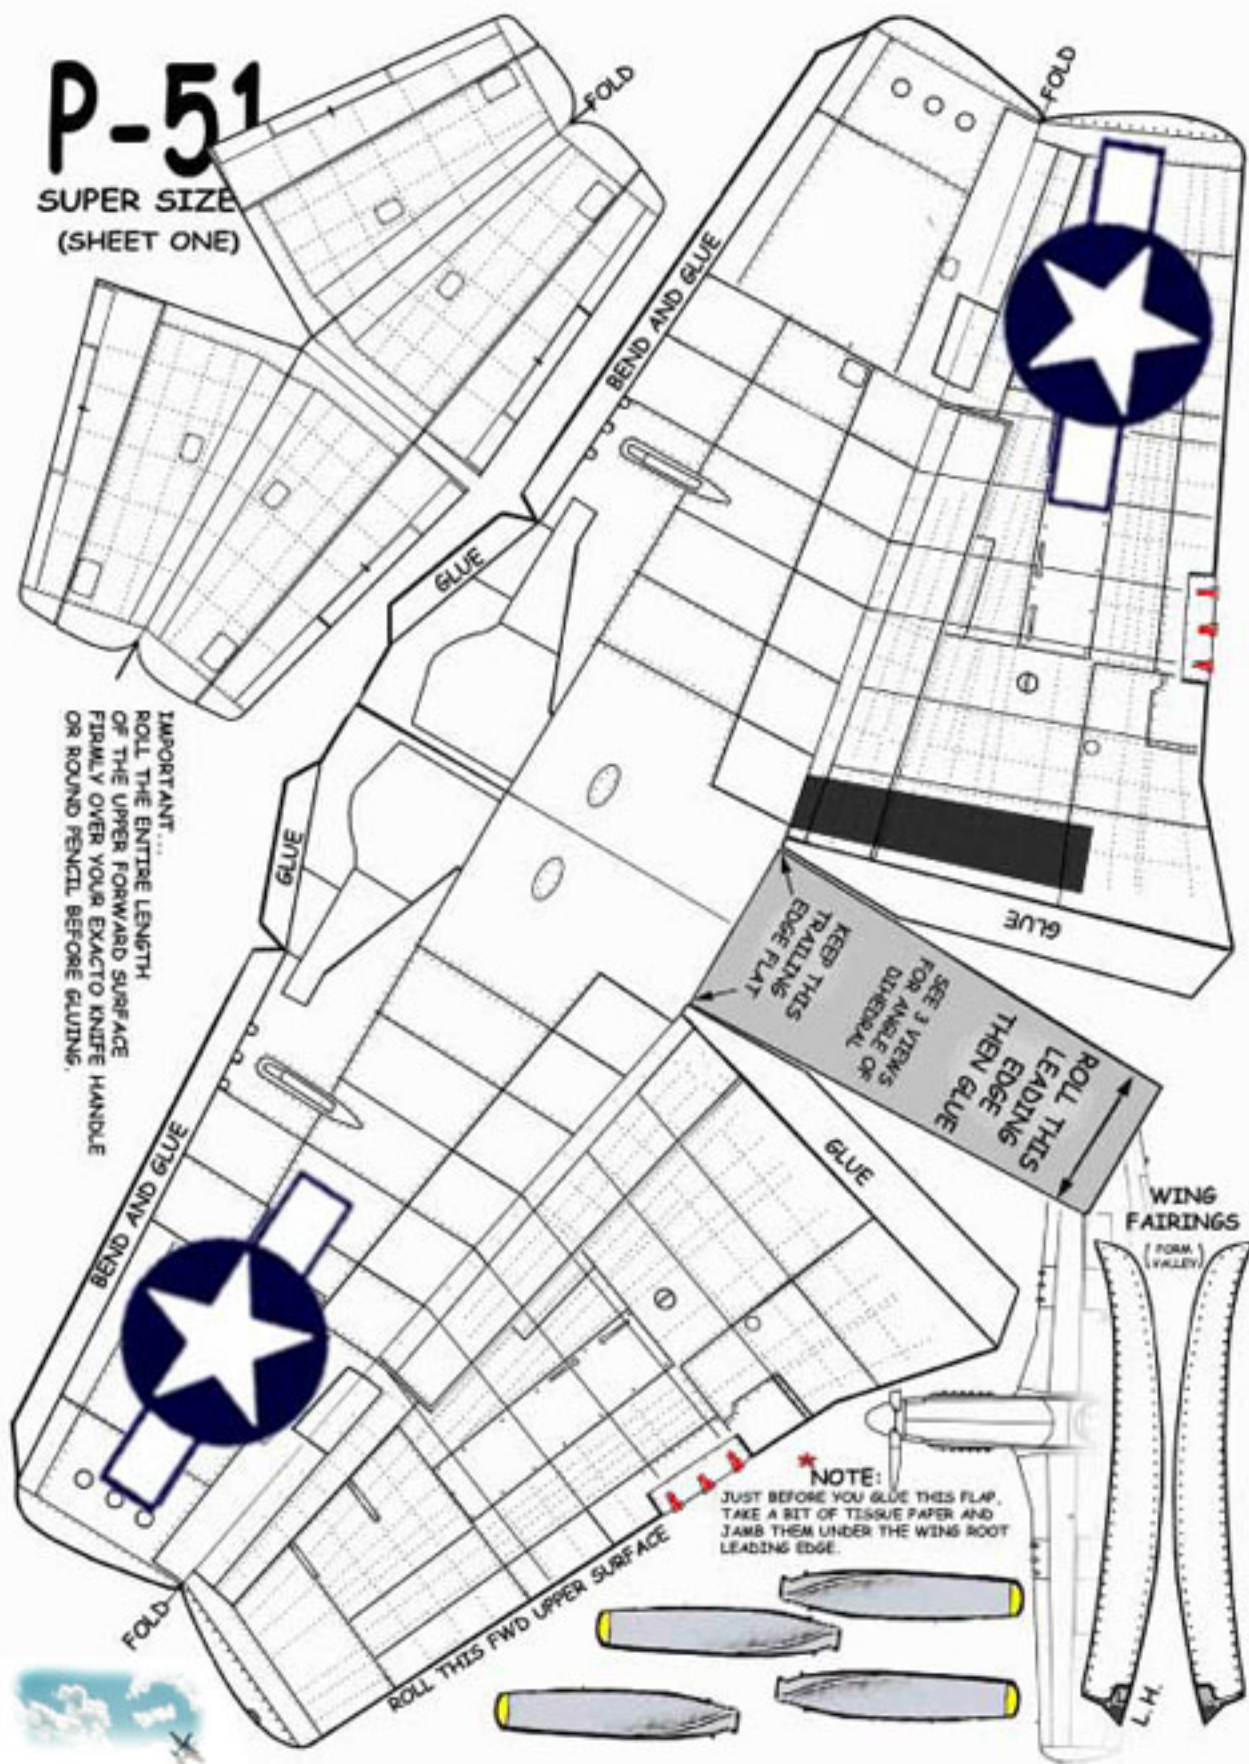

P-51

SUPER SIZE
(SHEET ONE)

IMPORTANT...
ROLL THE ENTIRE LENGTH
OF THE UPPER FORWARD SURFACE
FIRMLY OVER YOUR EXACTO KNIFE HANDLE
OR ROUND PENCIL BEFORE GLUING.

NOTE:
JUST BEFORE YOU GLUE THIS FLAP,
TAKE A BIT OF TISSUE PAPER AND
JAMB THEM UNDER THE WING ROOT
LEADING EDGE.